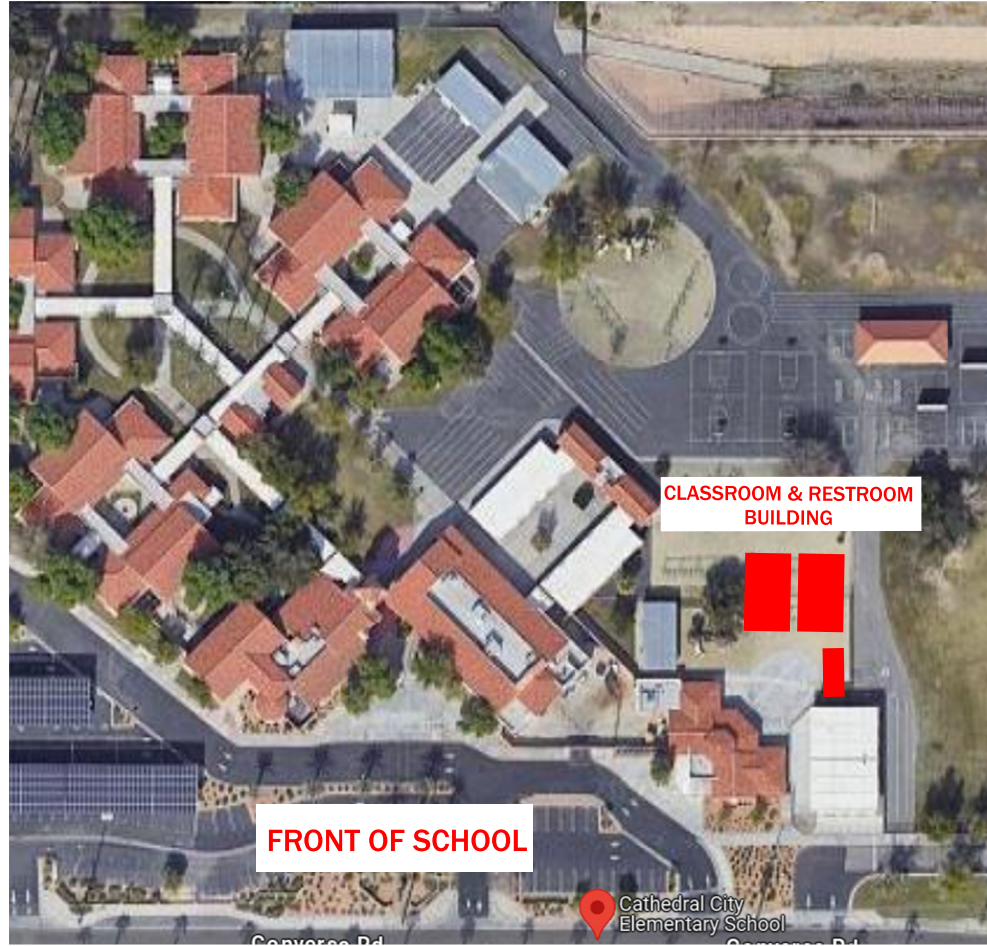

LOCATION OF CLASSROOMS AND RESTROOM BUILDING

PERSPECTIVE
(FINISHES SUBJECT TO CHANGE)

SCALE: NTS

Palm Springs Unified School District
Cathedral City Elementary School
69300 Converse Rd, Cathedral City, CA 92234